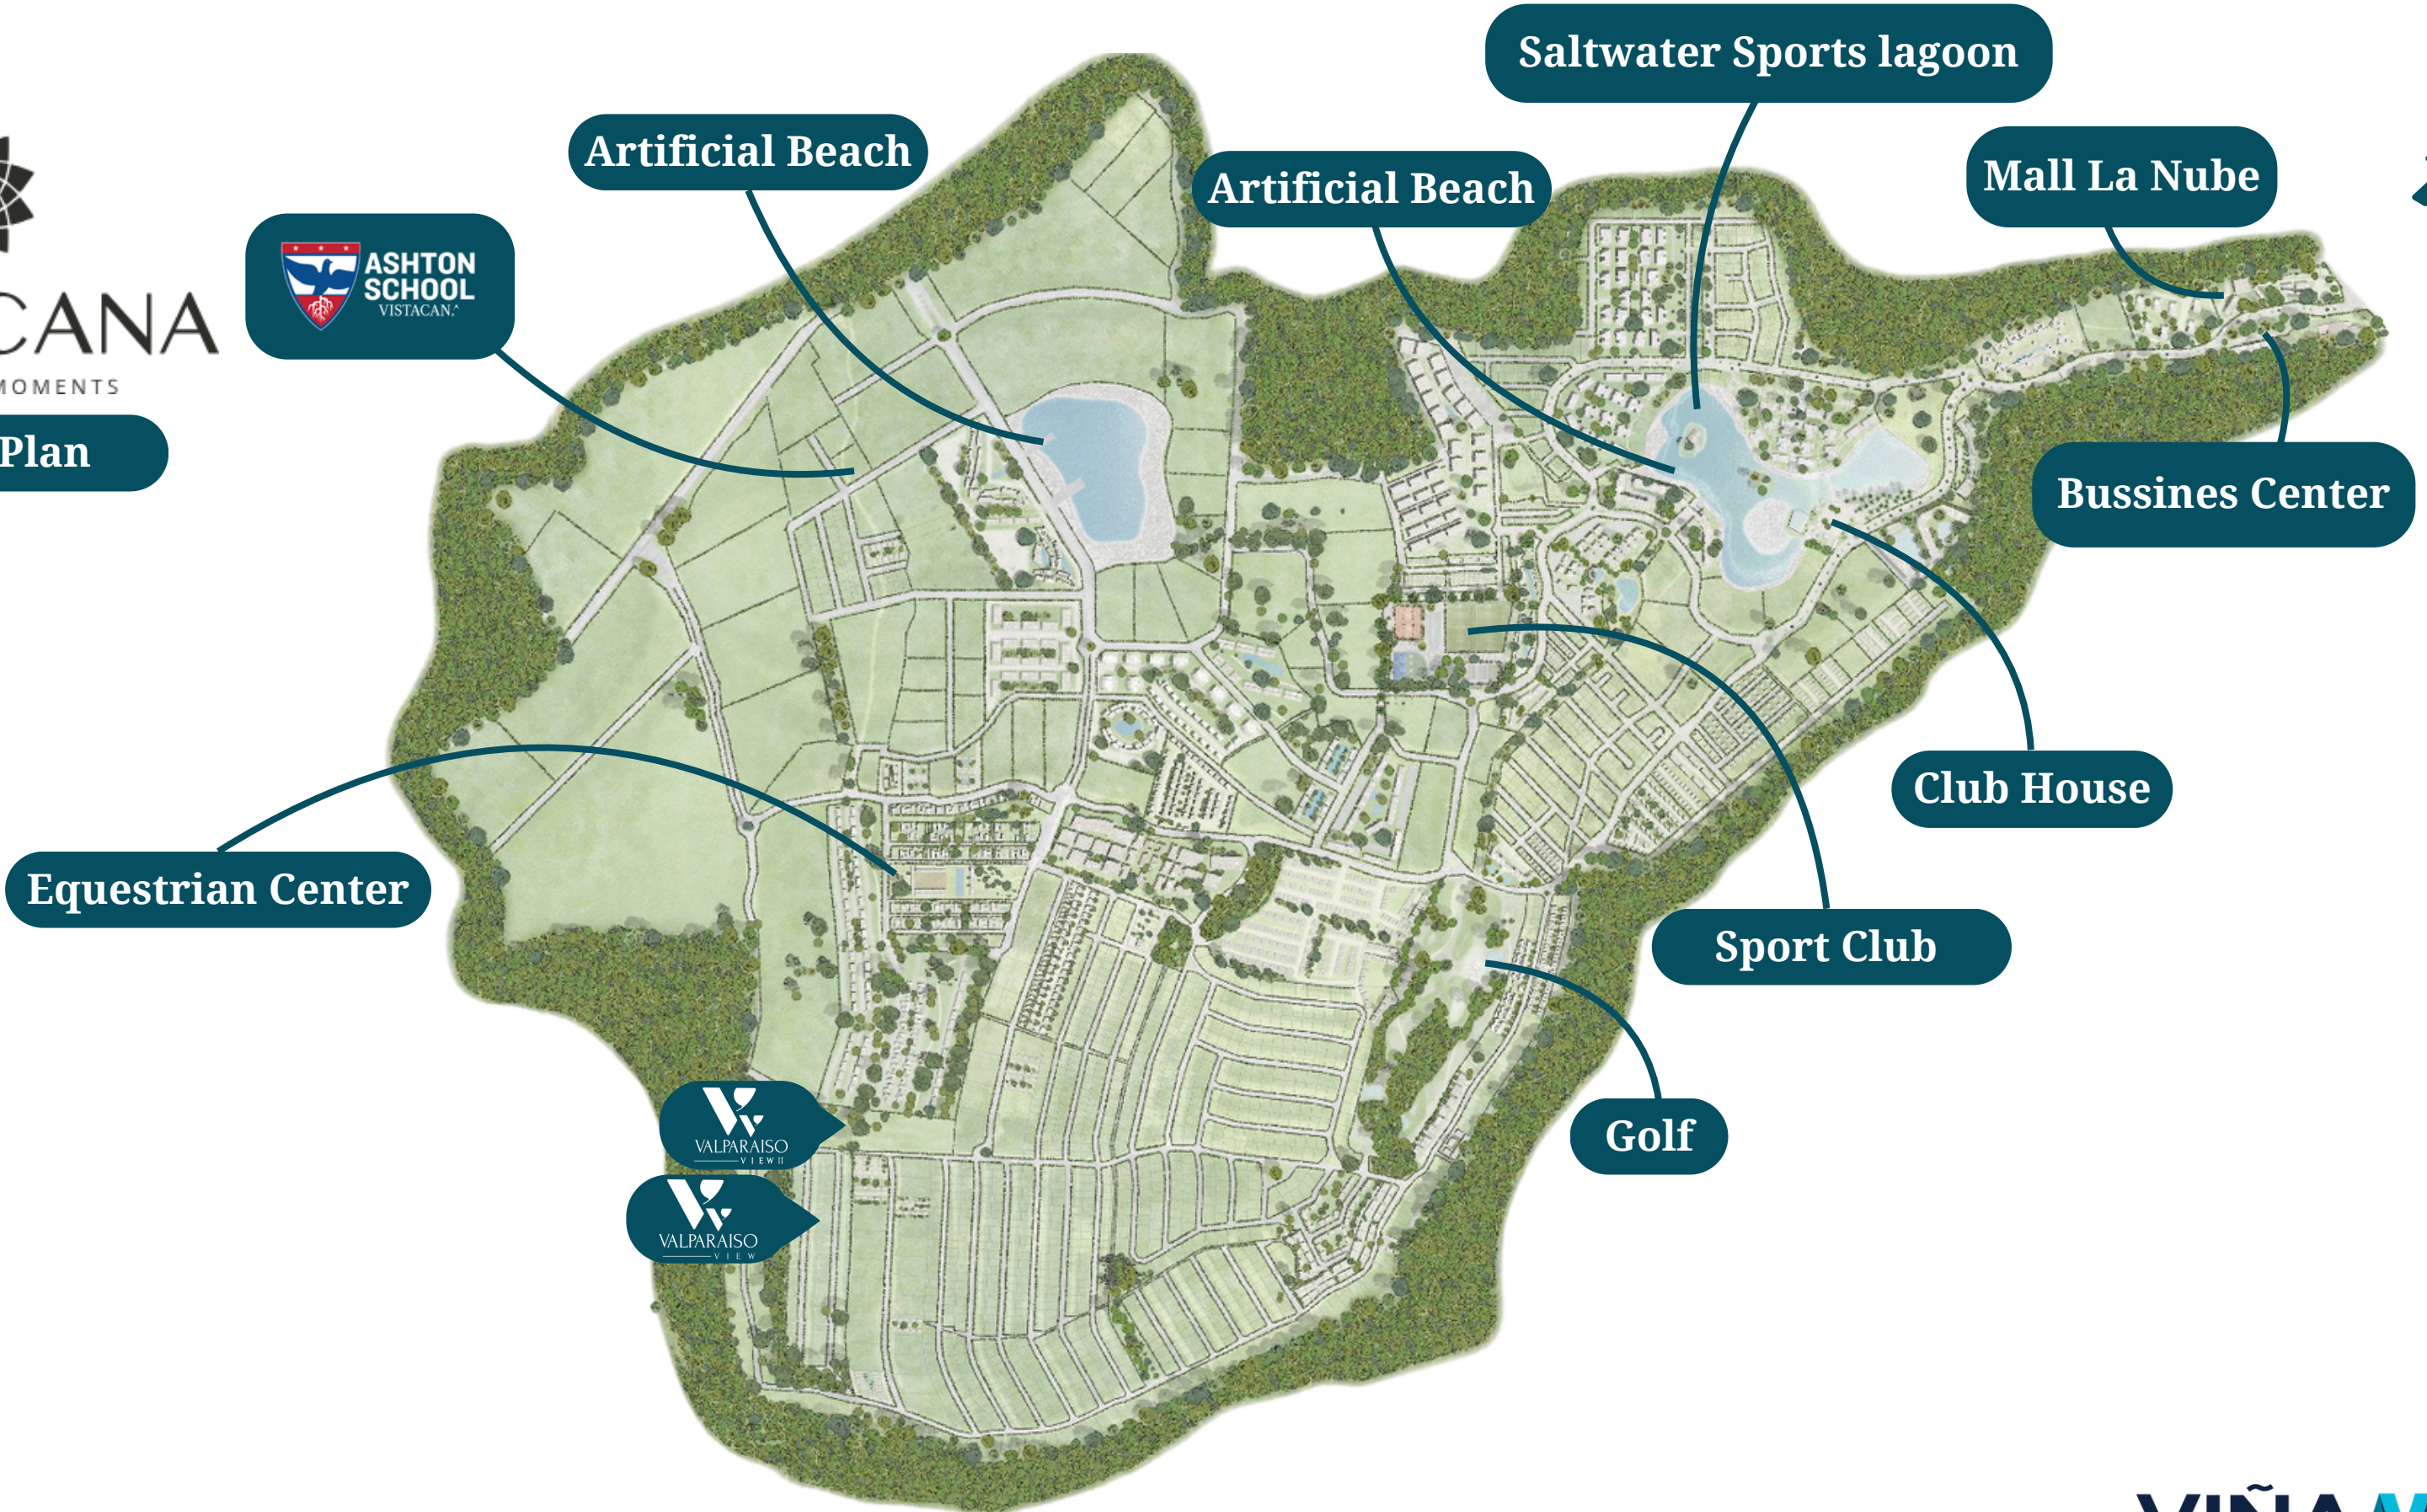

VALPARAISO
— VIEW II

More than a house, a sanctuary for your family..

Valparaiso View II, Vista Cana

VIÑAMAR
Desarrolladora Inmobiliaria

VISTACANA
A WORLD OF MOMENTS

Master Plan

15 Minutes

Floodlit Golf Course

Club House

Sport Club

Artificiales Beach & Saltwater Sports lagoon

Equestrian Center

School

Exclusive Project

A boutique project of 20 duplex villas, built to the highest quality standards. Featuring expansive living spaces, lush green areas, private pools, and stunning rooftops

50%

Delivery

Delivery by Diciembre 2028

VIÑAMAR

Rooftop Package

Jacuzzi (2 x 2.20 meters), Pergola,
Outdoor sofa set, Grill and sink

Starting US\$ 20,000

A modern, two-story house with a white facade and large windows. The house features a central vertical garden wall and two balconies with outdoor seating. The logo for 'VIÑAMAR' is overlaid on the image. The word 'VIÑAMAR' is written in a bold, sans-serif font. The 'VIÑ' is in dark blue, the 'A' is in a lighter blue, and the 'MAR' is in dark blue. The tilde over the 'Ñ' is also in dark blue. The background shows a clear blue sky with some clouds and palm trees on the sides.