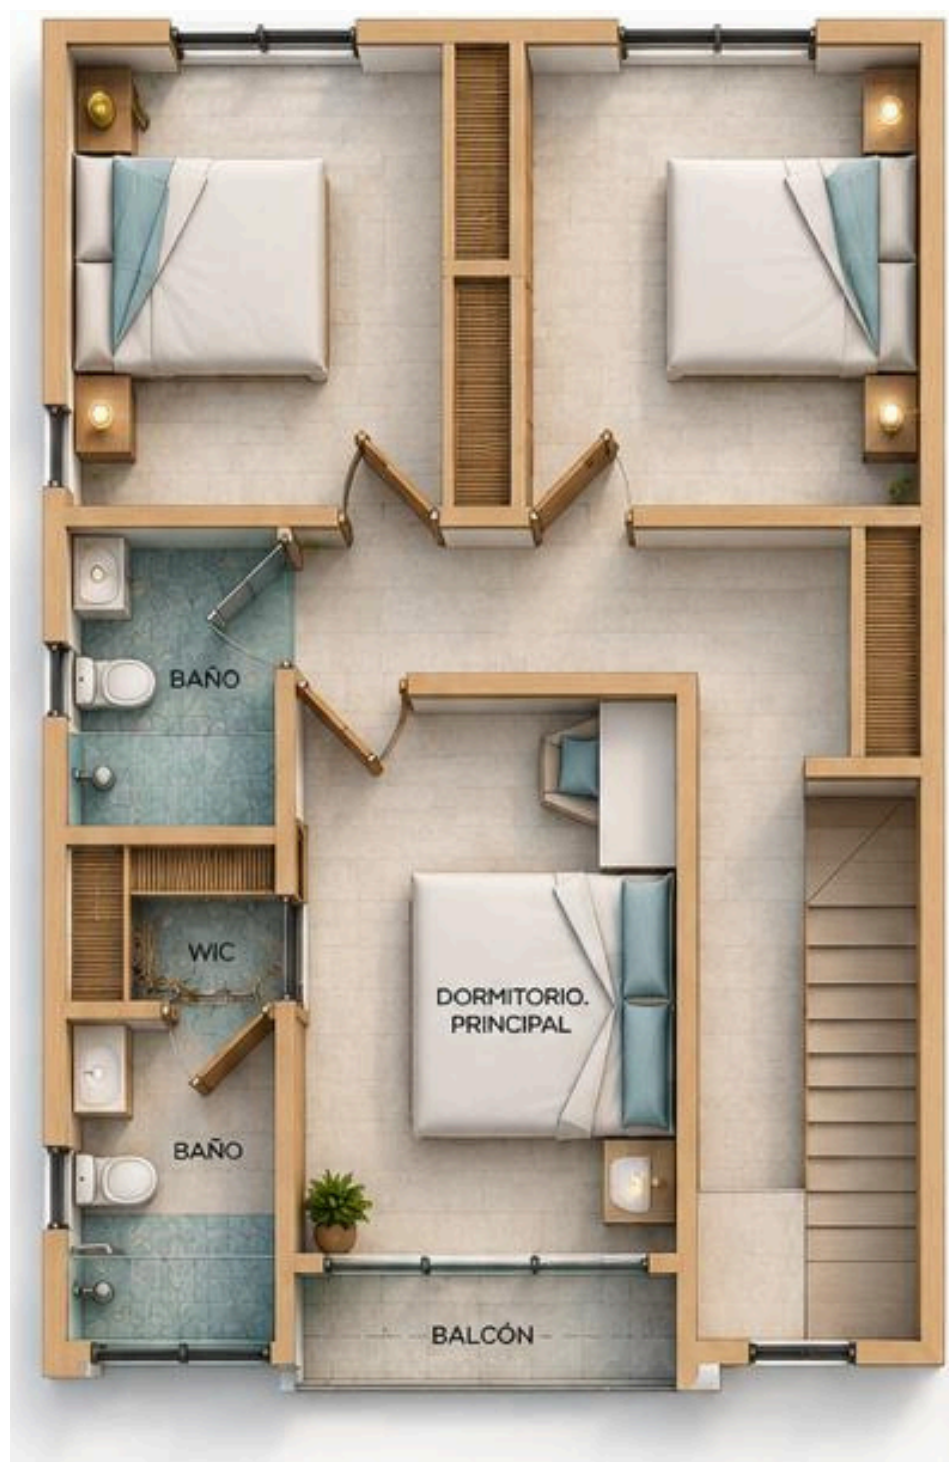

VIÑAMAR

First Floor

Second Floor

150 M²
Built-up Area

3 2.5 2
Bed Bath Parking

75 M²
Pool - Terrace - Patio

6 x 2.5 M
Pool

Furniture package
available

70 M²
Rooftop Area

1/2
Bath

1
Indoor Access
Staircase

Rooftop package
available

VIÑAMAR

VIÑAMAR

- Flooring and Wall Coverings: Rectified porcelain tile interiors and European ceramic tile in bathrooms.

- Luxury Kitchen: Coated moisture-resistant MDF cabinets and quartz countertops.

- Staircase: 3/8" tempered glass railing.
- Windows: Black profile frames and P92 high-security glass

- Carpentry and Finishes: White interior doors featuring trendy matte black locks and hinges.

- Bathrooms and Fixtures: Aqualia toilets and countertops with premium Hansgrohe and Grohe faucets.

50%

Delivery

Delivery by Diciembre 2028

VIÑAMAR

Rooftop Package

Jacuzzi (2 x 2.20 meters), Pergola,
Outdoor sofa set, Grill and sink

Starting US\$ 20,000

A modern, two-story house with a white facade and large windows. The house features a central vertical garden wall and two balconies with outdoor seating. The logo for 'VIÑAMAR' is overlaid on the image. The word 'VIÑAMAR' is written in a bold, sans-serif font. The 'VIÑ' is in dark blue, the 'A' is in a lighter blue, and the 'MAR' is in dark blue. The tilde over the 'Ñ' is also in dark blue. The background shows a clear blue sky with some clouds and palm trees on the sides.